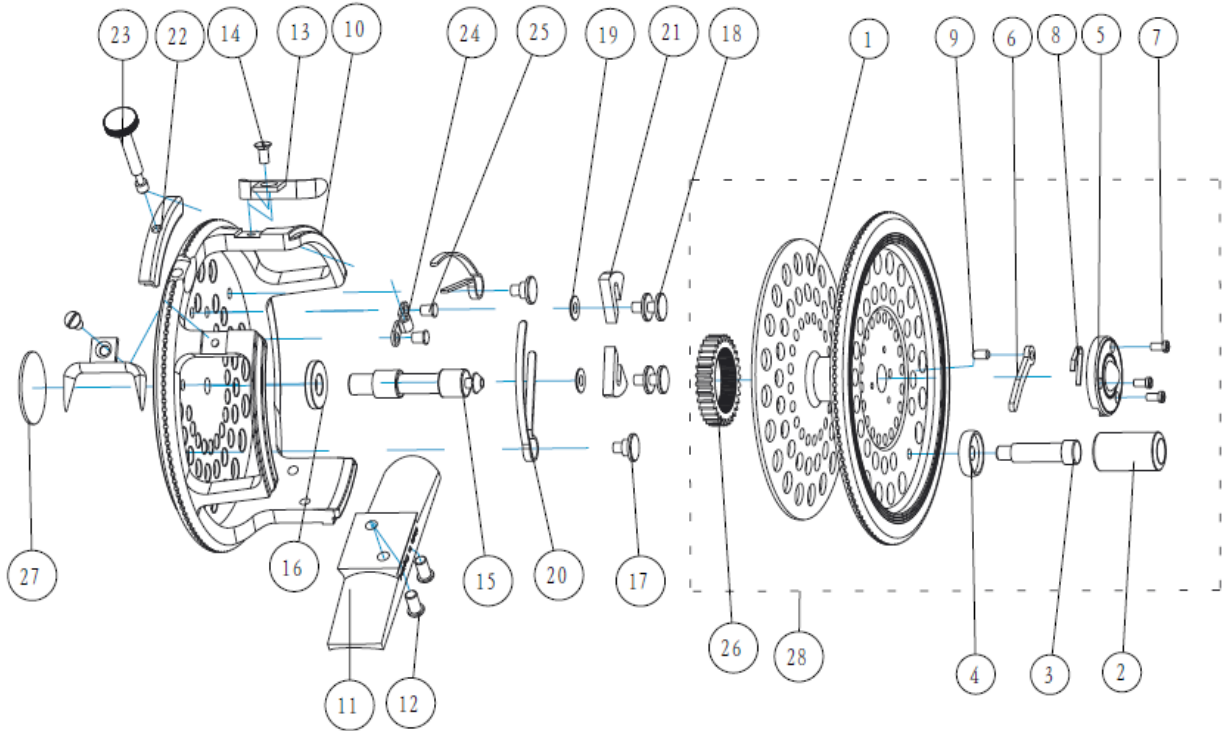

PARTS LIST FOR FLY DUCHESS 2 3/4", 3", 3 1/4", 4"

#	DESCRIPTION	QTY	PART NO.				HARDY STYLE NO.			
			2 3/4"	3"	3 1/4"	4"	2 3/4"	3"	3 1/4"	4"
1	Duchess Drum	1	1365564	1365562	1365566	1365568	N/A	N/A	N/A	N/A
2	Handle Knob	1	1365569	1365569	1365569	1365570	N/A	N/A	N/A	N/A
3	Handle Wire	1	1332790	1332790	1332790	1334238	0480B	0480B	0480B	2232
4	Handle Cup	1	1333885	1333885	1333885	1334237	0470	0470	0470	2231
5	Latch Cover	1	1334270	1334270	1334270	1334270	2562	2562	2562	2562
6	Latch Bar	1	1332830	1332830	1332830	1332830	0542L	0542L	0542L	0542L
7	Latch Screw	3	1334268	1334268	1334268	1334268	2551	2551	2551	2551
8	Latch Spring	1	1332839	1332839	1332839	1332839	0550	0550	0550	0550
9	Latch Stud	1	1333898	1333898	1333898	1333898	0565	0565	0565	0565
10	Duchess Frame	1	1365563	1365561	1365565	1365567	N/A	N/A	N/A	N/A
11	Reelback	1	1333542	1333542	1333542	1333542	6250	6250	6250	6250
12	Reelback Screw	2	1333855	1333855	1333855	1333855	0246	0246	0246	0246
13	Lineguard	2	1332735	1332735	1332735	1332856	0427	0427	0427	0604A
14	Lineguard Screw	2	1334403	1334403	1334403	1334403	4970S	4970S	4970S	4970S
15	Spindle	1	1365949	1365949	1365949	1364742	N/A	N/A	N/A	N/A
16	Spindle Washer	1	1333866	1333866	1333866	1333865	0329	0329	0329	0324T
17	Check Spring Stud	2	1333831	1333831	1333831	1333833	0140B	0140B	0140B	0145B
18	Tongue Stud	2	1333829	1333829	1333829	1333827	0128B	0128B	0128B	0127B
19	Tongue Stud Washer	2	1333851	1333851	1333851	1333853	0243B	0243B	0243B	0244B
20	Check Spring	2	1333491	1332715	1332718	1380356	6139	0392	0395	0398N
21	Tongue	2	1333869	1333869	1333869	1333870	0361	0361	0361	0362
22	Regulator Block	1	N/A	1332864	1332864	1332863	N/A	0631	0631	0630NS
23	Regulator Wire	1	N/A	1364744	1364745	1364746	N/A	N/A	N/A	N/A
24	Regulator Wire Keeper	1	N/A	1333875	1333875	1333875	N/A	0420	0420	0420
25	Regulator Wire Keeper Stud	2	N/A	1333842	1333842	1333836	N/A	0174B	0174B	0162
26	Checkwheel	1	1333904	1333904	1333904	1333905	0591	0591	0591	0592
27	Badge	1	1334471	1334471	1334471	1334471	6332	6332	6332	6332
28	Spool Assembly	1	1365576	1365577	1365578	1365579	N/A	N/A	N/A	N/A

Reel Part Numbers: Duchess 2 3/4" - 1365572; Duchess 3" - 1365573; Duchess 3 1/4" - 1365574; Duchess 4" - 1365575

25 00

Drawn: 2-April-2015

Drawing Version:34-13203-00